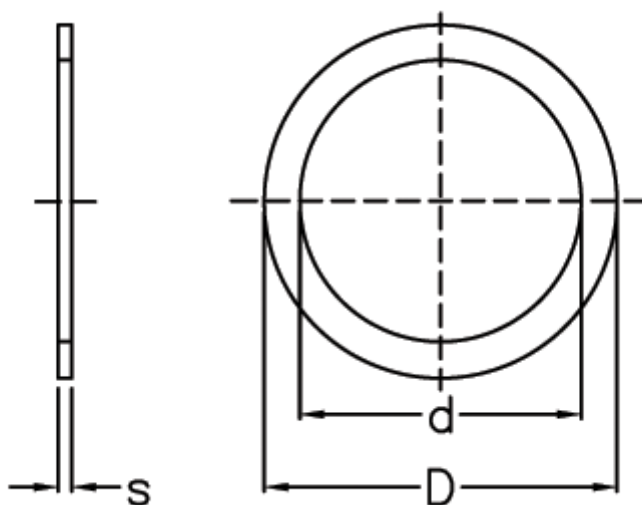

Article number: 0130501

Description: Shim Washer
PS 25x35x0,1 DIN 988

Measures

d = 25

D = 35

Description = PS 25x35x0,1

s = 0.10

tol = -0.03

Weight kg/1000 = 0.370